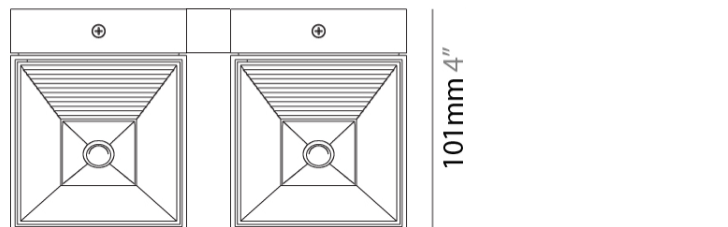

OPTICAL

RATINGS AND CERTIFICATIONS

Certified By: Certified for North American Standards _____
 IP rating: IP20 _____

108mm (4 1/4")
 108mm (4 1/4")
 J-Box cover plate Included

180mm 7 1/16"

101mm 4"

PROJECT